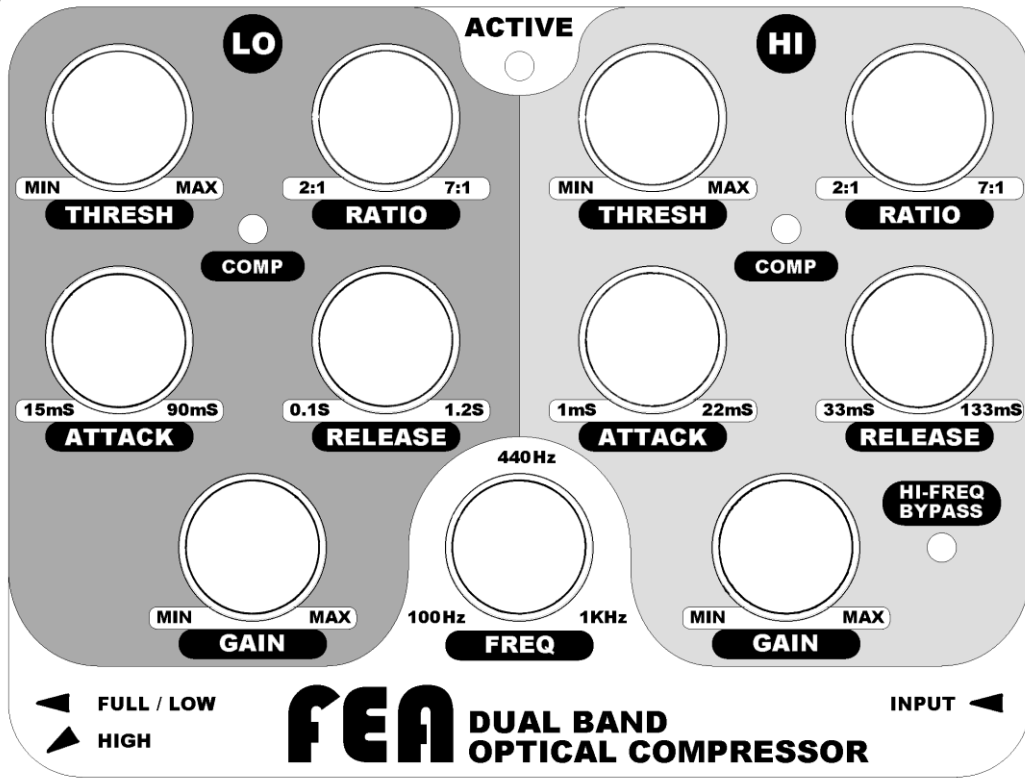

# My Dual Band Optical Compressor Settings

Description:

Description: